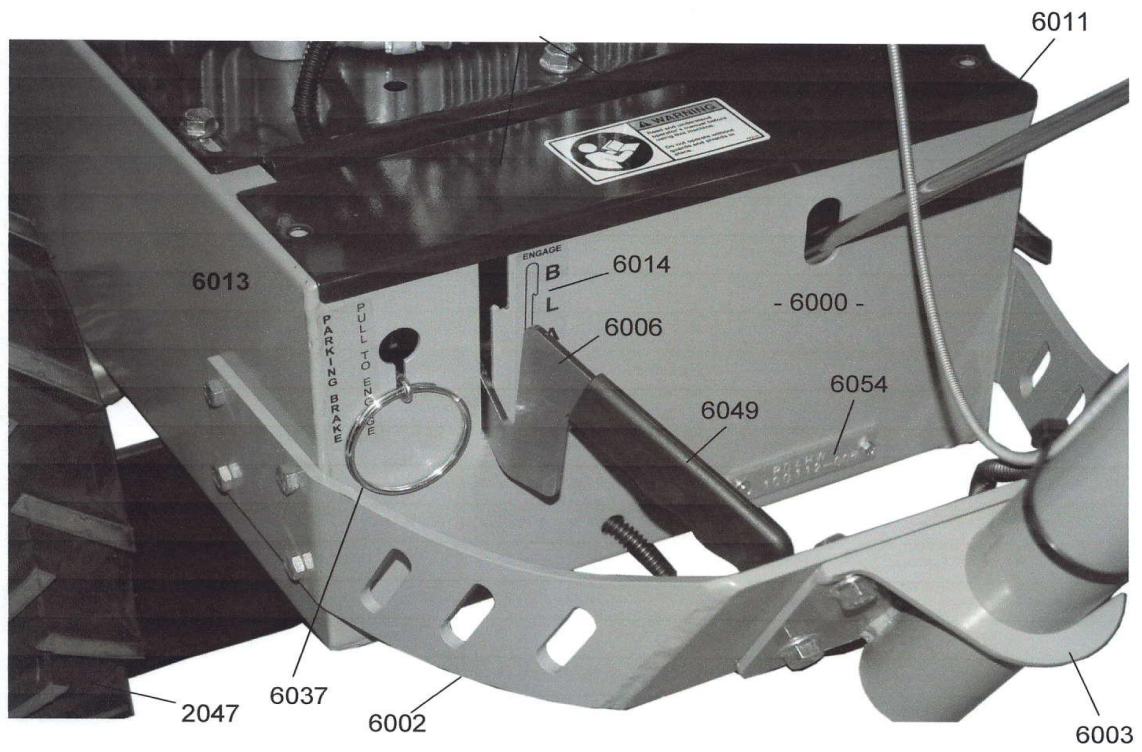

Power Dog™

Parts Breakdown

AMBUSH

Agricultural / Commercial / Industrial

<u>PART #</u>	<u>DESCRIPTION</u>
KP2056	Decal, Powerdog
KP2161	Label, Danger
KP2054	Decal, Round Logo
KP2170	Label, Manual - Warning
KP2060	Paddle, Safety
KP2100	Grip, 7/8"
KP2055	Decal, Info
KP2057	Decal, Forward-Reverse
KP6000	Main Frame
KP6001	Engine Plate
KP6002	Bottom Handle Bracket
KP6003	Handle
KP6004	Enclosed Deck
KP6005	Cover, Front
KP6008	Control Panel
KP6011	Cover, Rear
KP6012	Decal, Ambush
KP6016	Label, Throttle
KP6028	Caps, Axle
KP6033	Rod, Freewheel Engage
KP6050	Control Rod
KP6051	Wire Harness
KP6052	Throttle
KP6015	Label, Pull to Freewheel

<u>PART #</u>	<u>DESCRIPTION</u>
KP2047	Tire, 480 x 8 4 ply
KP2046	Rim, 8 x 3.75
KP6000	Main Frame
KP6001	Engine Plate
KP6002	Bottom Handle Bracket
KP6003	Handle
KP6006	Engagement Lever
KP6010	Hub
KP6011	Cover, Rear
KP6013	Label, Park Brake
KP6014	Label, Engage Blade
KP6027	E-Clips
KP6037	Split Ring 2"
KP6049	Grip, 1 x 4, Handle
KP6050	Control Rod
KP6051	Wire Harness
KP6052	Throttle
KP6054	Tag, Model
KP2042	Valve Stem