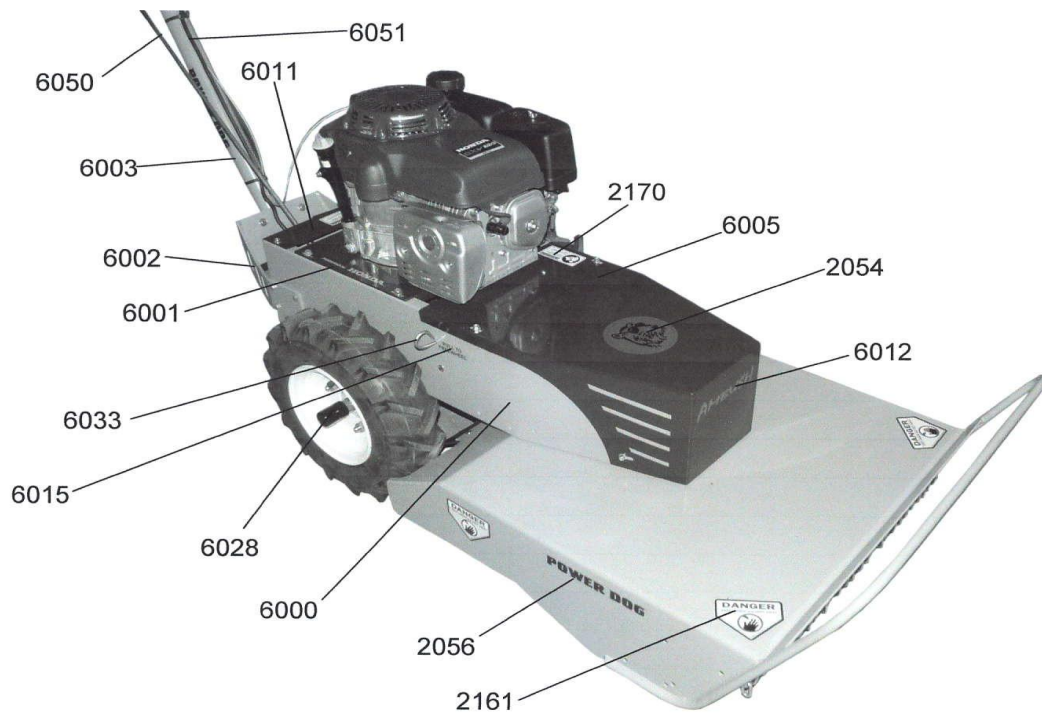

Power Dog™

Parts Breakdown

AMBUSH

Agricultural / Commercial / Industrial

<u>PART #</u>	<u>DESCRIPTION</u>
KP2056	Decal, Powerdog
KP2161	Label, Danger
KP2054	Decal, Round Logo
KP2170	Label, Manual - Warning
KP2060	Paddle, Safety
KP2100	Grip, 7/8"
KP2055	Decal, Info
KP2057	Decal, Forward-Reverse
KP6000	Main Frame
KP6001	Engine Plate
KP6002	Bottom Handle Bracket
KP6003	Handle
KP6004	Enclosed Deck
KP6005	Cover, Front
KP6008	Control Panel
KP6011	Cover, Rear
KP6012	Decal, Ambush
KP6016	Label, Throttle
KP6028	Caps, Axle
KP6033	Rod, Freewheel Engage
KP6050	Control Rod
KP6051	Wire Harness
KP6052	Throttle
KP6015	Label, Pull to Freewheel

<u>PART #</u>	<u>DESCRIPTION</u>
KP2047	Tire, 480 x 8 4 ply
KP2046	Rim, 8 x 3.75
KP6000	Main Frame
KP6001	Engine Plate
KP6002	Bottom Handle Bracket
KP6003	Handle
KP6006	Engagement Lever
KP6010	Hub
KP6011	Cover, Rear
KP6013	Label, Park Brake
KP6014	Label, Engage Blade
KP6027	E-Clips
KP6037	Split Ring 2"
KP6049	Grip, 1 x 4, Handle
KP6050	Control Rod
KP6051	Wire Harness
KP6052	Throttle
KP6054	Tag, Model
KP2042	Valve Stem

<u>PART #</u>	<u>DESCRIPTION</u>
KP5233	Spring, Idler
KP5228	Pulley, Idler
KP2143	Ball Joint, 3/8 - 24
KP2047	Tire, 480 x 8 4 ply
KP6017	Nut 3/4 blade, Spindle
KP6018	Belt, Blade
KP6021	Pulley, 8" x 3/4"
KP6022	Transaxle
KP6023	Switch, Interlock
KP6024	Skidder, Trans
KP6029	Bracket, Trans Support
KP6030	Control Pivot
KP6033	Rod, Freewheel Engage
KP6034	Connecting Rod
KP6035	Chain, Park Brake
KP6036	Hook, S 1 7/8"
KP6037	Splitting, 2"
KP6038	Grease Zirk
KP6039	Idler Arm

<u>PART #</u>	<u>DESCRIPTION</u>
KP5293	Chain, Deck
KP5291	Rod, 1/4 Chain
KP5211	Lower Chuck, Blade
KP5223	Drive Collar
KP2101	Block, Swivel 7/8
KP2026	Handle Bar
KP2060	Paddle, Safety
KP2100	Grip, 7/8"
KP5222	Frame, Control Panel
KP6017	Nut, 3/4 Blade, Spindle
KP6020	Blade 26")
KP6051	Wire Harness
KP6053	Flap, Debris