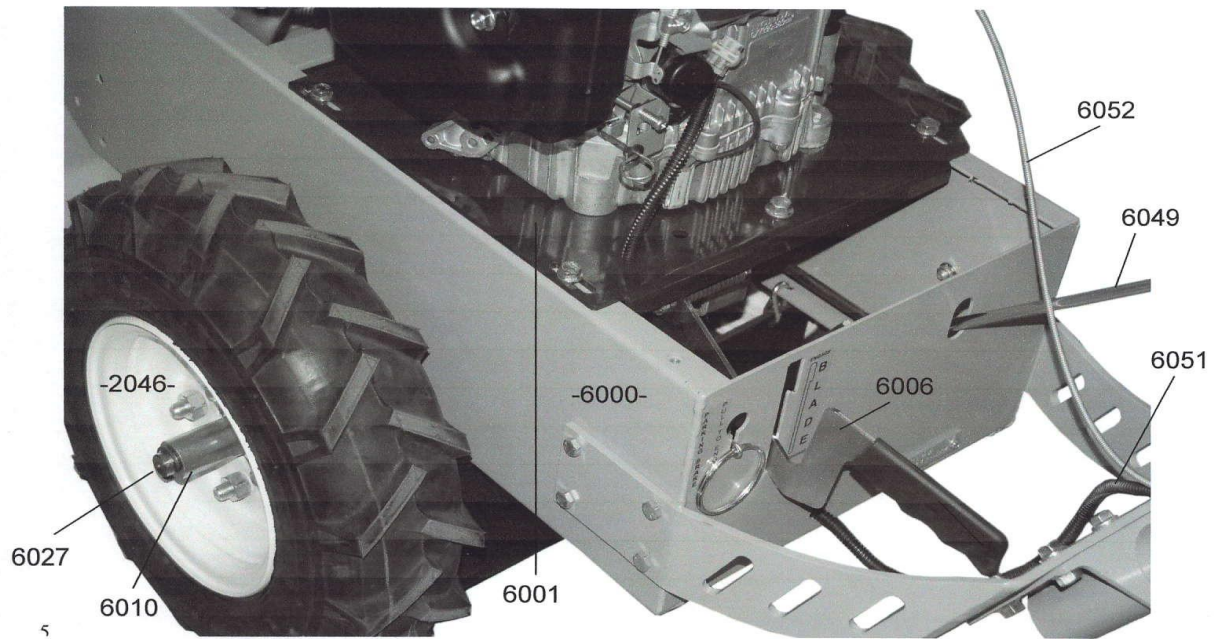

Power Dog™

Parts Breakdown

AMBUSH

Agricultural / Commercial / Industrial

<u>PART #</u>	<u>DESCRIPTION</u>
KP2056	Decal, Powerdog
KP2161	Label, Danger
KP2054	Decal, Round Logo
KP2170	Label, Manual - Warning
KP2060	Paddle, Safety
KP2100	Grip, 7/8"
KP2055	Decal, Info
KP2057	Decal, Forward-Reverse
KP6000	Main Frame
KP6001	Engine Plate
KP6002	Bottom Handle Bracket
KP6003	Handle
KP6004	Enclosed Deck
KP6005	Cover, Front
KP6008	Control Panel
KP6011	Cover, Rear
KP6012	Decal, Ambush
KP6016	Label, Throttle
KP6028	Caps, Axle
KP6033	Rod, Freewheel Engage
KP6050	Control Rod
KP6051	Wire Harness
KP6052	Throttle
KP6015	Label, Pull to Freewheel

<u>PART #</u>	<u>DESCRIPTION</u>
KP2047	Tire, 480 x 8 4 ply
KP2046	Rim, 8 x 3.75
KP6000	Main Frame
KP6001	Engine Plate
KP6002	Bottom Handle Bracket
KP6003	Handle
KP6006	Engagement Lever
KP6010	Hub
KP6011	Cover, Rear
KP6013	Label, Park Brake
KP6014	Label, Engage Blade
KP6027	E-Clips
KP6037	Split Ring 2"
KP6049	Grip, 1 x 4, Handle
KP6050	Control Rod
KP6051	Wire Harness
KP6052	Throttle
KP6054	Tag, Model
KP2042	Valve Stem