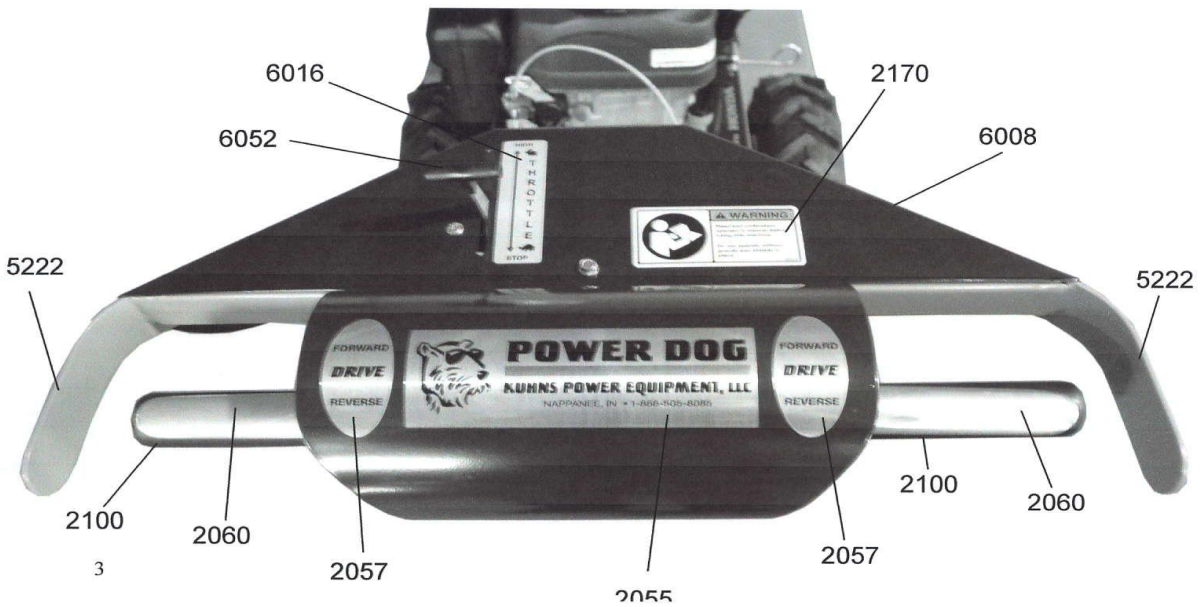

Power Dog™

Parts Breakdown

AMBUSH

Agricultural / Commercial / Industrial

<u>PART #</u>	<u>DESCRIPTION</u>
KP2056	Decal, Powerdog
KP2161	Label, Danger
KP2054	Decal, Round Logo
KP2170	Label, Manual - Warning
KP2060	Paddle, Safety
KP2100	Grip, 7/8"
KP2055	Decal, Info
KP2057	Decal, Forward-Reverse
KP6000	Main Frame
KP6001	Engine Plate
KP6002	Bottom Handle Bracket
KP6003	Handle
KP6004	Enclosed Deck
KP6005	Cover, Front
KP6008	Control Panel
KP6011	Cover, Rear
KP6012	Decal, Ambush
KP6016	Label, Throttle
KP6028	Caps, Axle
KP6033	Rod, Freewheel Engage
KP6050	Control Rod
KP6051	Wire Harness
KP6052	Throttle
KP6015	Label, Pull to Freewheel

<u>PART #</u>	<u>DESCRIPTION</u>
KP2047	Tire, 480 x 8 4 ply
KP2046	Rim, 8 x 3.75
KP6000	Main Frame
KP6001	Engine Plate
KP6002	Bottom Handle Bracket
KP6003	Handle
KP6006	Engagement Lever
KP6010	Hub
KP6011	Cover, Rear
KP6013	Label, Park Brake
KP6014	Label, Engage Blade
KP6027	E-Clips
KP6037	Split Ring 2"
KP6049	Grip, 1 x 4, Handle
KP6050	Control Rod
KP6051	Wire Harness
KP6052	Throttle
KP6054	Tag, Model
KP2042	Valve Stem