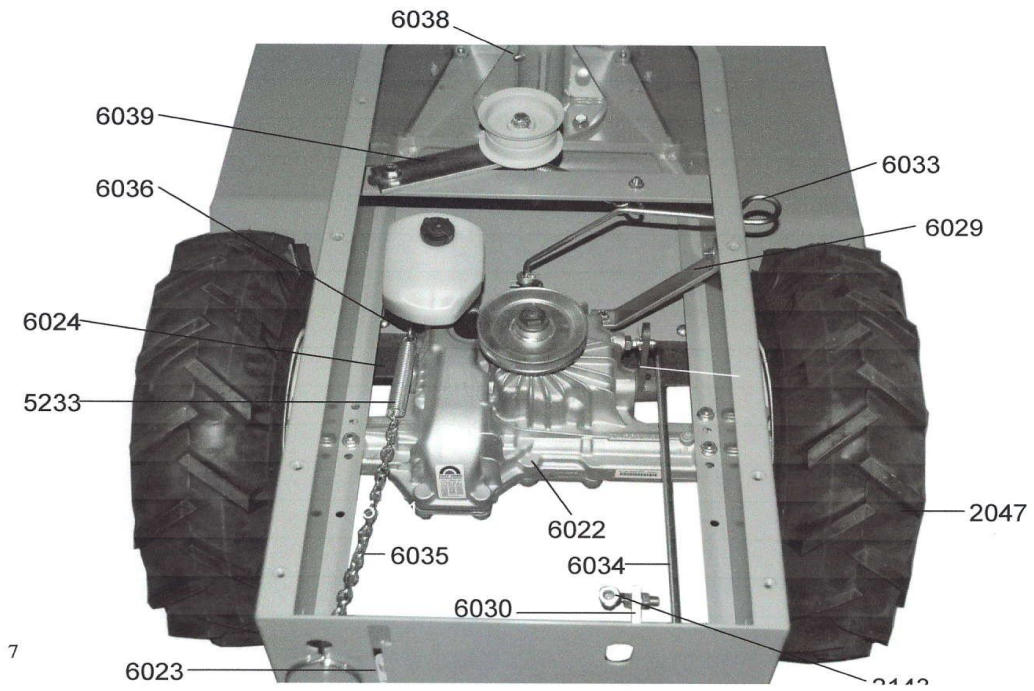

Power Dog™

Parts Breakdown

AMBUSH

Agricultural / Commercial / Industrial

<u>PART #</u>	<u>DESCRIPTION</u>
KP2056	Decal, Powerdog
KP2161	Label, Danger
KP2054	Decal, Round Logo
KP2170	Label, Manual - Warning
KP2060	Paddle, Safety
KP2100	Grip, 7/8"
KP2055	Decal, Info
KP2057	Decal, Forward-Reverse
KP6000	Main Frame
KP6001	Engine Plate
KP6002	Bottom Handle Bracket
KP6003	Handle
KP6004	Enclosed Deck
KP6005	Cover, Front
KP6008	Control Panel
KP6011	Cover, Rear
KP6012	Decal, Ambush
KP6016	Label, Throttle
KP6028	Caps, Axle
KP6033	Rod, Freewheel Engage
KP6050	Control Rod
KP6051	Wire Harness
KP6052	Throttle
KP6015	Label, Pull to Freewheel

<u>PART #</u>	<u>DESCRIPTION</u>
KP2047	Tire, 480 x 8 4 ply
KP2046	Rim, 8 x 3.75
KP6000	Main Frame
KP6001	Engine Plate
KP6002	Bottom Handle Bracket
KP6003	Handle
KP6006	Engagement Lever
KP6010	Hub
KP6011	Cover, Rear
KP6013	Label, Park Brake
KP6014	Label, Engage Blade
KP6027	E-Clips
KP6037	Split Ring 2"
KP6049	Grip, 1 x 4, Handle
KP6050	Control Rod
KP6051	Wire Harness
KP6052	Throttle
KP6054	Tag, Model
KP2042	Valve Stem

<u>PART #</u>	<u>DESCRIPTION</u>
KP5233	Spring, Idler
KP5228	Pulley, Idler
KP2143	Ball Joint, 3/8 - 24
KP2047	Tire, 480 x 8 4 ply
KP6017	Nut 3/4 blade, Spindle
KP6018	Belt, Blade
KP6021	Pulley, 8" x 3/4"
KP6022	Transaxle
KP6023	Switch, Interlock
KP6024	Skidder, Trans
KP6029	Bracket, Trans Support
KP6030	Control Pivot
KP6033	Rod, Freewheel Engage
KP6034	Connecting Rod
KP6035	Chain, Park Brake
KP6036	Hook, S 1 7/8"
KP6037	Splitting, 2"
KP6038	Grease Zirk
KP6039	Idler Arm